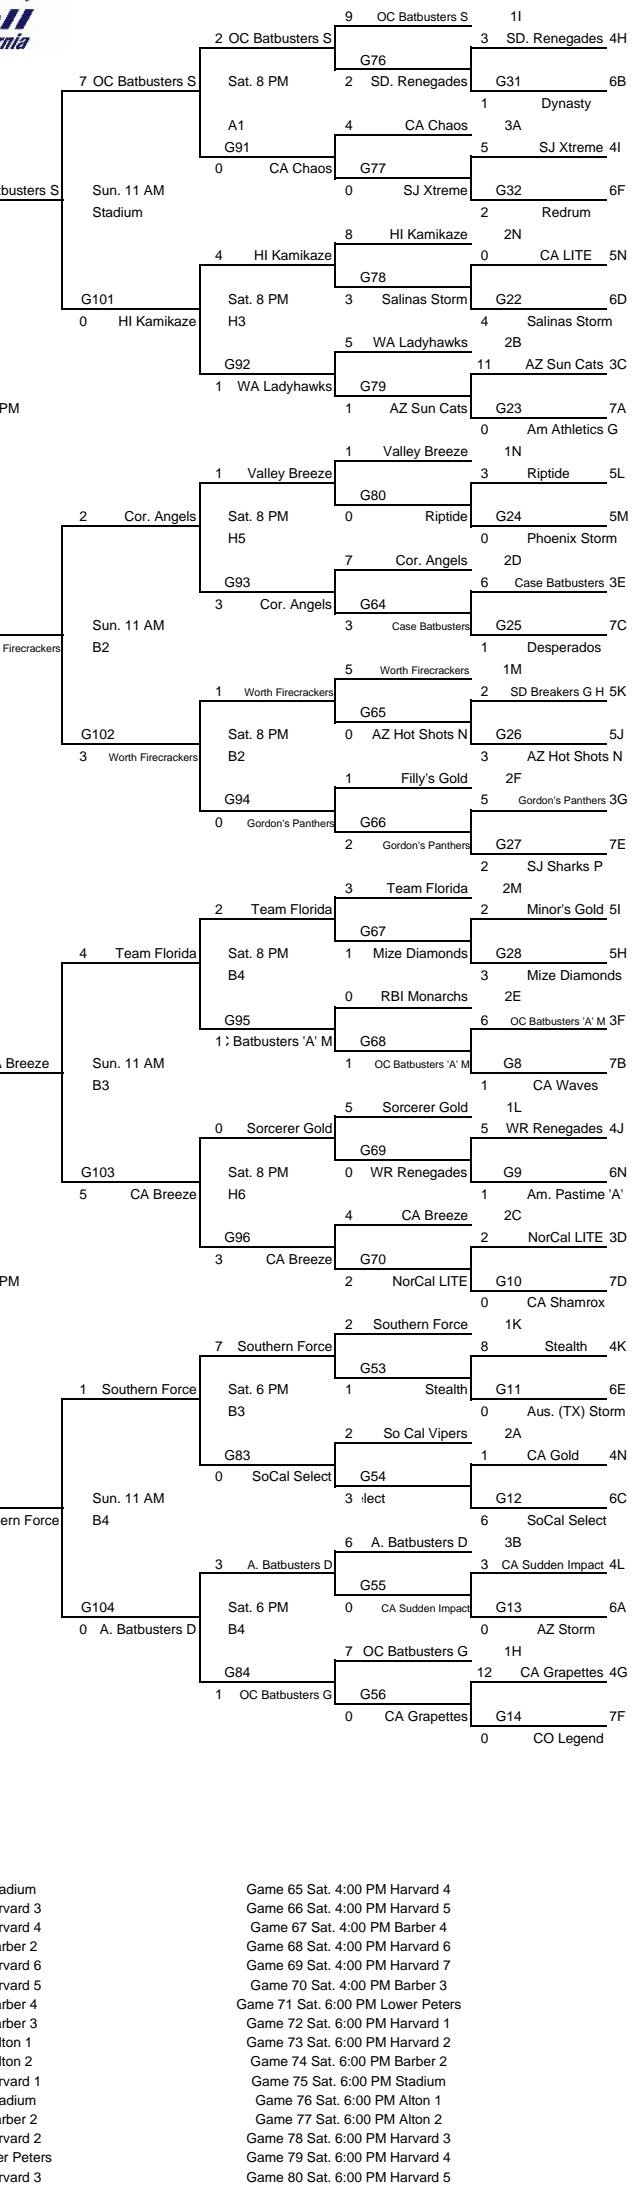

**2005 Champions Cup
Elimination Bracket**
Rev 7/17/05 Final

SoCal Athletics
Worth Firecrackers
Sun. 5:30 PM Stadium
Champion
Worth Firecrackers

Game 33 Sat. 12:00 PM Alton 1
Game 34 Sat. 12:00 PM Lower Peters
Game 35 Sat. 12:00 PM Stadium
Game 36 Sat. 12:00 PM Barber 2
Game 37 Sat. 12:00 PM Barber 3
Game 38 Sat. 12:00 PM Barber 4
Game 39 Sat. 12:00 PM Harvard 4
Game 40 Sat. 12:00 PM Alton 1
Game 41 Sat. 12:00 PM Harvard 6
Game 42 Sat. 12:00 PM Harvard 2
Game 43 Sat. 2:00 PM Lower Peters
Game 44 Sat. 2:00 PM Alton 1
Game 45 Sat. 2:00 PM Alton 2
Game 46 Sat. 2:00 PM Harvard 2
Game 47 Sat. 2:00 PM Harvard 1
Game 48 Sat. 2:00 PM Harvard 7

Worth Firecrackers
Sun. 1 PM B2
Sun. 3 PM B3

Game 49 Sat. 2:00 PM Stadium
Game 50 Sat. 2:00 PM Harvard 3
Game 51 Sat. 2:00 PM Harvard 4
Game 52 Sat. 2:00 PM Barber 2
Game 53 Sat. 2:00 PM Harvard 6
Game 54 Sat. 2:00 PM Harvard 5
Game 55 Sat. 2:00 PM Barber 4
Game 56 Sat. 2:00 PM Barber 3
Game 57 Sat. 4:00 PM Alton 1
Game 58 Sat. 4:00 PM Alton 2
Game 59 Sat. 4:00 PM Harvard 1
Game 60 Sat. 4:00 PM Stadium
Game 61 Sat. 4:00 PM Barber 2
Game 62 Sat. 4:00 PM Harvard 2
Game 63 Sat. 4:00 PM Lower Peters
Game 64 Sat. 4:00 PM Harvard 3

Game 1 Sat. 8:00 AM Lower Peters
Game 2 Sat. 8:00 AM Stadium
Game 3 Sat. 8:00 AM Barber 2
Game 4 Sat. 8:00 AM Harvard 4
Game 5 Sat. 8:00 AM Harvard 5
Game 6 Sat. 8:00 AM Harvard 6
Game 7 Sat. 8:00 AM Harvard 7
Game 8 Sat. 8:00 AM Harvard 3
Game 9 Sat. 8:00 AM Harvard 2
Game 10 Sat. 8:00 AM Harvard 1
Game 11 Sat. 8:00 AM Barber 4
Game 12 Sat. 8:00 AM Barber 3
Game 13 Sat. 8:00 AM Alton 2
Game 14 Sat. 8:00 AM Alton 1
Game 15 Sat. 10:00 AM Alton 1
Game 16 Sat. 10:00 AM Alton 2