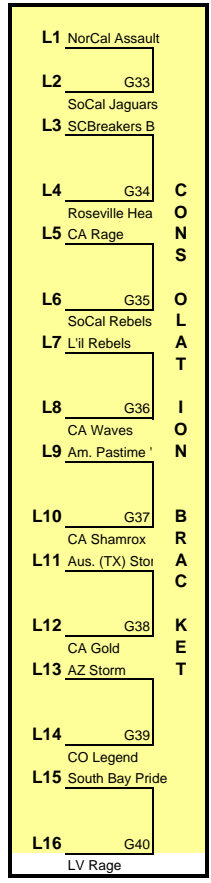

**2005 Champions Cup
Elimination Bracket**
Rev 7/17/05 Final

SoCal Athletics
Worth Firecrackers
Sun. 5:30 PM Stadium
Champion
Worth Firecrackers

Game 33 Sat. 12:00 PM Alton 1
Game 34 Sat. 12:00 PM Lower Peters
Game 35 Sat. 12:00 PM Stadium
Game 36 Sat. 12:00 PM Barber 2
Game 37 Sat. 12:00 PM Barber 3
Game 38 Sat. 12:00 PM Barber 4
Game 39 Sat. 12:00 PM Harvard 4
Game 40 Sat. 12:00 PM Alton 1
Game 41 Sat. 12:00 PM Harvard 6
Game 42 Sat. 12:00 PM Harvard 2
Game 43 Sat. 2:00 PM Lower Peters
Game 44 Sat. 2:00 PM Alton 1
Game 45 Sat. 2:00 PM Alton 2
Game 46 Sat. 2:00 PM Harvard 2
Game 47 Sat. 2:00 PM Harvard 1
Game 48 Sat. 2:00 PM Harvard 7

Worth Firecrackers
Sun. 1 PM B2
Sun. 3 PM B3

Game 49 Sat. 2:00 PM Stadium
Game 50 Sat. 2:00 PM Harvard 3
Game 51 Sat. 2:00 PM Harvard 4
Game 52 Sat. 2:00 PM Barber 2
Game 53 Sat. 2:00 PM Harvard 6
Game 54 Sat. 2:00 PM Harvard 5
Game 55 Sat. 2:00 PM Barber 4
Game 56 Sat. 2:00 PM Barber 3
Game 57 Sat. 4:00 PM Alton 1
Game 58 Sat. 4:00 PM Alton 2
Game 59 Sat. 4:00 PM Harvard 1
Game 60 Sat. 4:00 PM Stadium
Game 61 Sat. 4:00 PM Barber 2
Game 62 Sat. 4:00 PM Harvard 2
Game 63 Sat. 4:00 PM Lower Peters
Game 64 Sat. 4:00 PM Harvard 3

Game 1 Sat. 8:00 AM Lower Peters
Game 2 Sat. 8:00 AM Stadium
Game 3 Sat. 8:00 AM Barber 2
Game 4 Sat. 8:00 AM Harvard 4
Game 5 Sat. 8:00 AM Harvard 5
Game 6 Sat. 8:00 AM Harvard 6
Game 7 Sat. 8:00 AM Harvard 7
Game 8 Sat. 8:00 AM Harvard 3
Game 9 Sat. 8:00 AM Harvard 2
Game 10 Sat. 8:00 AM Harvard 1
Game 11 Sat. 8:00 AM Barber 4
Game 12 Sat. 8:00 AM Barber 3
Game 13 Sat. 8:00 AM Alton 2
Game 14 Sat. 8:00 AM Alton 1
Game 15 Sat. 10:00 AM Alton 1
Game 16 Sat. 10:00 AM Alton 2

Legend: H - Harvard; Stadium - Barber; B - Barber; A - Alton; LP - Lower Peters