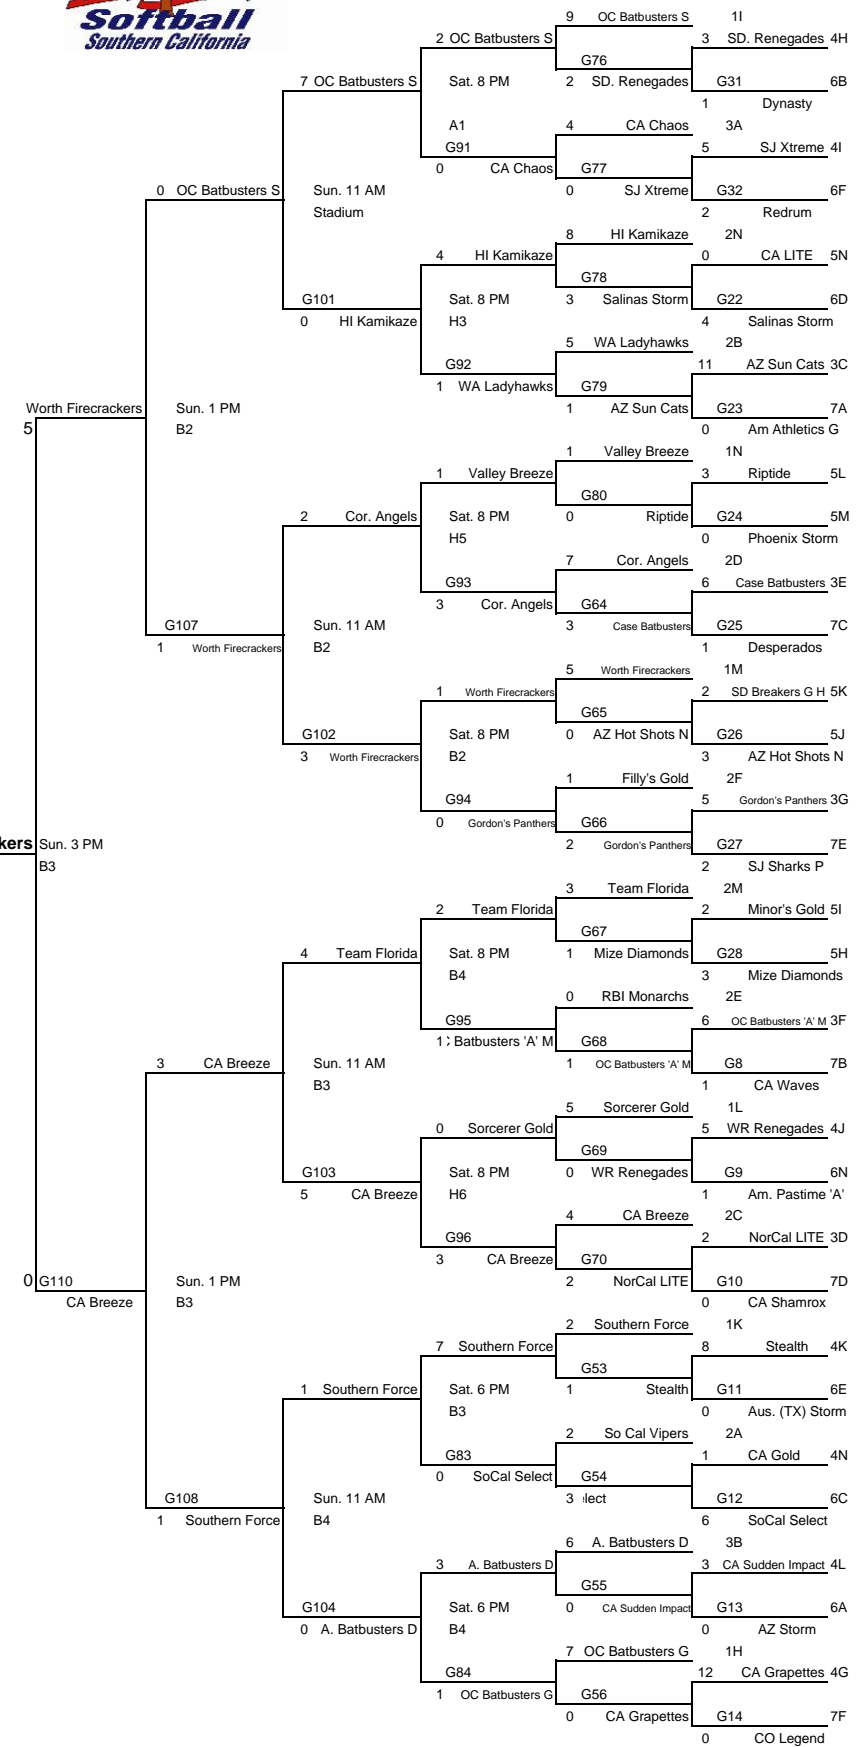

**2005 Champions Cup
Elimination Bracket**
Rev 7/17/05 Final

SoCal Athletics
Worth Firecrackers
Sun. 5:30 PM Stadium
Champion
Worth Firecrackers

Game 33 Sat. 12:00 PM Alton 1
Game 34 Sat. 12:00 PM Lower Peters
Game 35 Sat. 12:00 PM Stadium
Game 36 Sat. 12:00 PM Barber 2
Game 37 Sat. 12:00 PM Barber 3
Game 38 Sat. 12:00 PM Barber 4
Game 39 Sat. 12:00 PM Harvard 4
Game 40 Sat. 12:00 PM Alton 1
Game 41 Sat. 12:00 PM Harvard 6
Game 42 Sat. 12:00 PM Harvard 2
Game 43 Sat. 2:00 PM Lower Peters
Game 44 Sat. 2:00 PM Alton 1
Game 45 Sat. 2:00 PM Alton 2
Game 46 Sat. 2:00 PM Harvard 2
Game 47 Sat. 2:00 PM Harvard 1
Game 48 Sat. 2:00 PM Harvard 7

Worth Firecrackers
Sun. 1 PM B2
Sun. 3 PM B3

Game 49 Sat. 2:00 PM Stadium
Game 50 Sat. 2:00 PM Harvard 3
Game 51 Sat. 2:00 PM Harvard 4
Game 52 Sat. 2:00 PM Barber 2
Game 53 Sat. 2:00 PM Harvard 6
Game 54 Sat. 2:00 PM Harvard 5
Game 55 Sat. 2:00 PM Barber 4
Game 56 Sat. 2:00 PM Barber 3
Game 57 Sat. 4:00 PM Alton 1
Game 58 Sat. 4:00 PM Alton 2
Game 59 Sat. 4:00 PM Harvard 1
Game 60 Sat. 4:00 PM Stadium
Game 61 Sat. 4:00 PM Barber 2
Game 62 Sat. 4:00 PM Harvard 2
Game 63 Sat. 4:00 PM Lower Peters
Game 64 Sat. 4:00 PM Harvard 3

Game 1 Sat. 8:00 AM Lower Peters
Game 2 Sat. 8:00 AM Stadium
Game 3 Sat. 8:00 AM Barber 2
Game 4 Sat. 8:00 AM Harvard 4
Game 5 Sat. 8:00 AM Harvard 5
Game 6 Sat. 8:00 AM Harvard 6
Game 7 Sat. 8:00 AM Harvard 7
Game 8 Sat. 8:00 AM Harvard 3
Game 9 Sat. 8:00 AM Harvard 2
Game 10 Sat. 8:00 AM Harvard 1
Game 11 Sat. 8:00 AM Barber 4
Game 12 Sat. 8:00 AM Barber 3
Game 13 Sat. 8:00 AM Alton 2
Game 14 Sat. 8:00 AM Alton 1
Game 15 Sat. 10:00 AM Alton 1
Game 16 Sat. 10:00 AM Alton 2

Legend: H - Harvard; Stadium - Barber; B - Barber; A - Alton; LP - Lower Peters