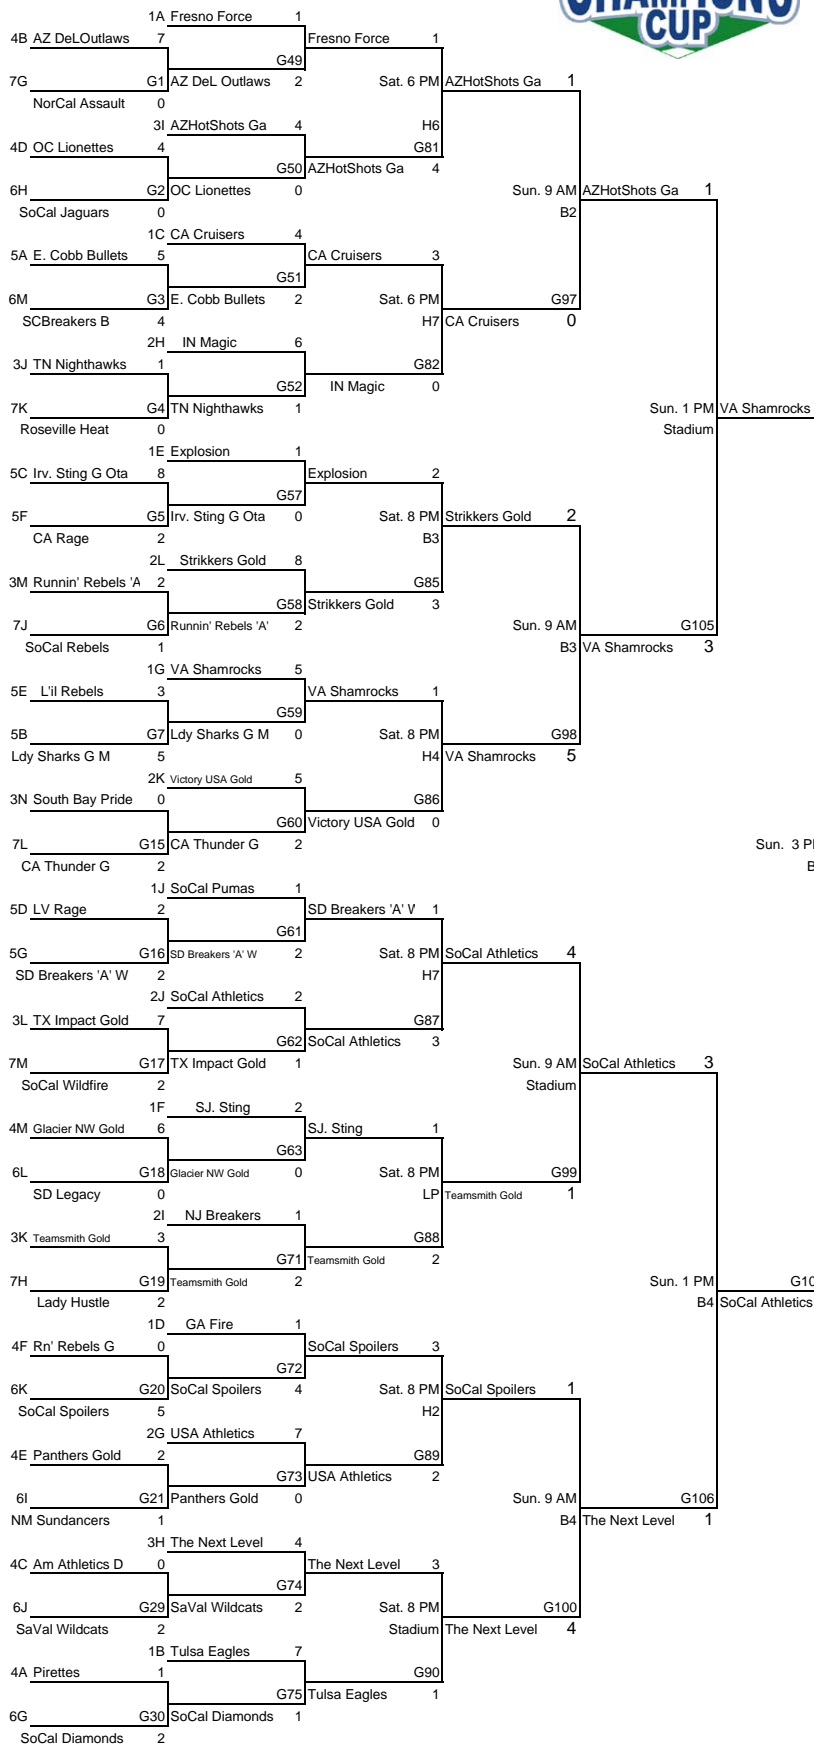

**2005 Champions Cup
Elimination Bracket**
Rev 7/17/05 Final

SoCal Athletics
Worth Firecrackers
Sun. 5:30 PM Stadium
Champion
Worth Firecrackers

Game 33 Sat. 12:00 PM Alton 1
Game 34 Sat. 12:00 PM Lower Peters
Game 35 Sat. 12:00 PM Stadium
Game 36 Sat. 12:00 PM Barber 2
Game 37 Sat. 12:00 PM Barber 3
Game 38 Sat. 12:00 PM Barber 4
Game 39 Sat. 12:00 PM Harvard 4
Game 40 Sat. 12:00 PM Alton 1
Game 41 Sat. 12:00 PM Harvard 6
Game 42 Sat. 12:00 PM Harvard 2
Game 43 Sat. 2:00 PM Lower Peters
Game 44 Sat. 2:00 PM Alton 1
Game 45 Sat. 2:00 PM Alton 2
Game 46 Sat. 2:00 PM Harvard 2
Game 47 Sat. 2:00 PM Harvard 1
Game 48 Sat. 2:00 PM Harvard 7

Worth Firecrackers
Sun. 1 PM B2
Sun. 3 PM B3

Game 49 Sat. 2:00 PM Stadium
Game 50 Sat. 2:00 PM Harvard 3
Game 51 Sat. 2:00 PM Harvard 4
Game 52 Sat. 2:00 PM Barber 2
Game 53 Sat. 2:00 PM Harvard 6
Game 54 Sat. 2:00 PM Harvard 5
Game 55 Sat. 2:00 PM Barber 4
Game 56 Sat. 2:00 PM Barber 3
Game 57 Sat. 4:00 PM Alton 1
Game 58 Sat. 4:00 PM Alton 2
Game 59 Sat. 4:00 PM Harvard 1
Game 60 Sat. 4:00 PM Stadium
Game 61 Sat. 4:00 PM Barber 2
Game 62 Sat. 4:00 PM Harvard 2
Game 63 Sat. 4:00 PM Lower Peters
Game 64 Sat. 4:00 PM Harvard 3

Game 1 Sat. 8:00 AM Lower Peters
Game 2 Sat. 8:00 AM Stadium
Game 3 Sat. 8:00 AM Barber 2
Game 4 Sat. 8:00 AM Harvard 4
Game 5 Sat. 8:00 AM Harvard 5
Game 6 Sat. 8:00 AM Harvard 6
Game 7 Sat. 8:00 AM Harvard 7
Game 8 Sat. 8:00 AM Harvard 3
Game 9 Sat. 8:00 AM Harvard 2
Game 10 Sat. 8:00 AM Harvard 1
Game 11 Sat. 8:00 AM Barber 4
Game 12 Sat. 8:00 AM Barber 3
Game 13 Sat. 8:00 AM Alton 2
Game 14 Sat. 8:00 AM Alton 1
Game 15 Sat. 10:00 AM Alton 1
Game 16 Sat. 10:00 AM Alton 2

Legend: H - Harvard; Stadium - Barber; B - Barber; A - Alton; LP - Lower Peters